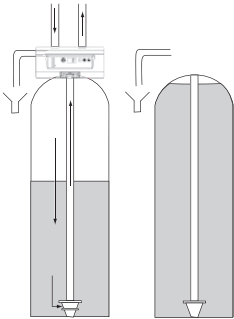

3.2.3

3.3

	ES-210
/	3/4" (25mm)BSPT
	0.14 0.35MPa
	0.9m ³ /h
	1.5m ³
	8000m ³
	2001
	12L
	10kg
	220V-50Hz
	8W
	4 38
	2 49
* *	500*280*510mm
	1/2" (12.7mm)
	3/8" (9.5mm)

3.4

		/			
1		0.6-0.8mm		12L	10
2		250mm 400mm		1	10
3		25L		1	10
4		222mm × 222mm × 119mm	+	1	10
5		25mm	PVC	1	10
6		25	ABS	1	10
7		25	ABS	1	10