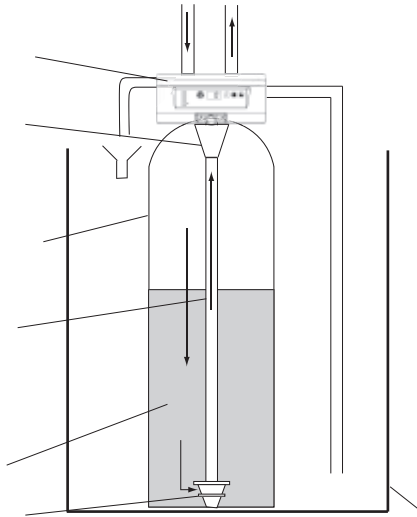

3.

3.1

— 2001

3.2

3.2.1